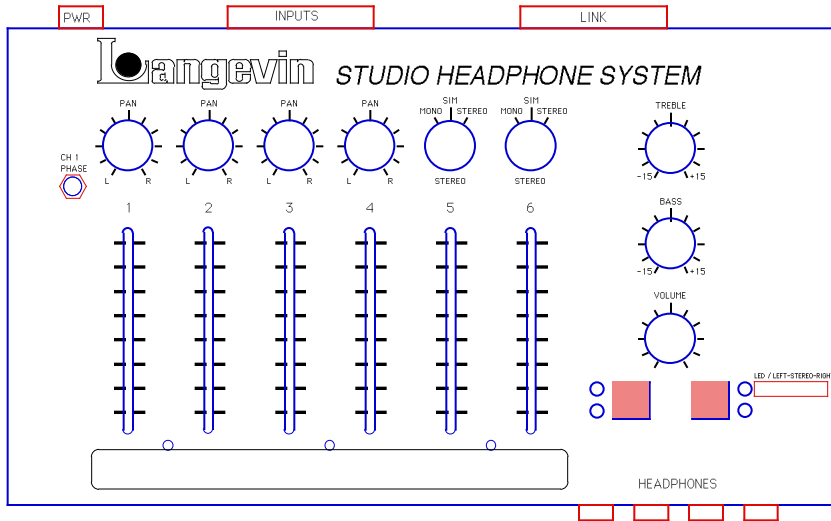

TEMPLATES FOR LANGEVIN STUDIO HEADPHONE SYSTEM. PHOTOCOPY THIS PAGE, ENTER KNOB SETTINGS AND STORE WITH THE TAPE OR OTHER SESSION NOTES
 ARTIST _____ PRODUCER _____ SONG _____ DATE _____

NOTES _____ PHONES _____
 MUSICIAN _____