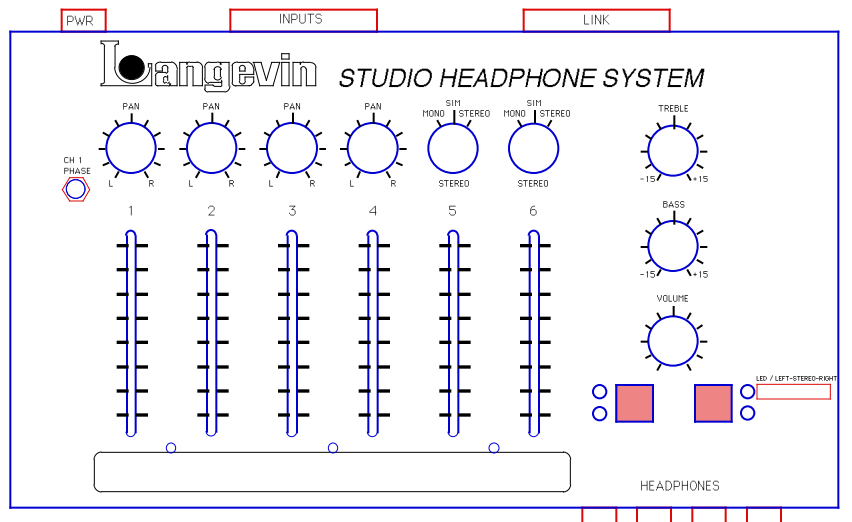

NOTES _____ PHONES _____
MUSICIAN _____