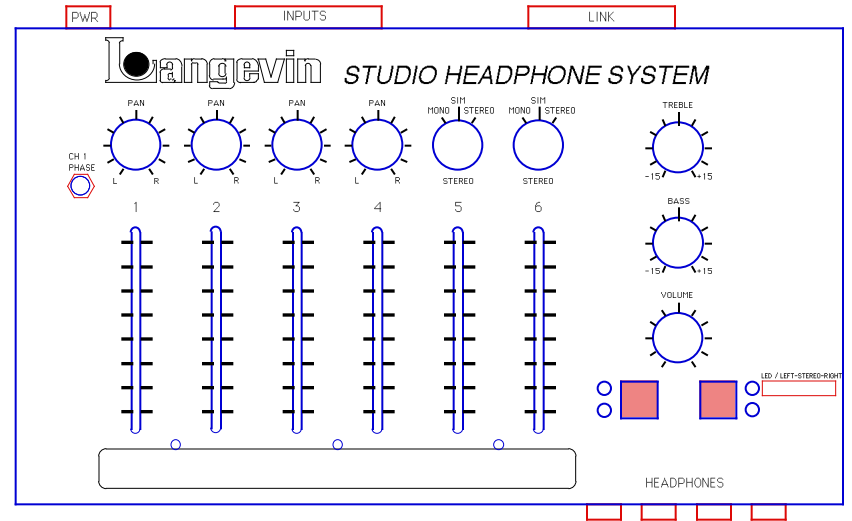

TEMPLATES FOR LANGEVIN STUDIO HEADPHONE SYSTEM. PHOTOCOPY THIS PAGE, ENTER KNOB SETTINGS AND STORE WITH THE TAPE OR OTHER SESSION NOTES
 ARTIST _____ PRODUCER _____ SONG _____ DATE _____

NOTES _____ PHONES _____
 MUSICIAN _____