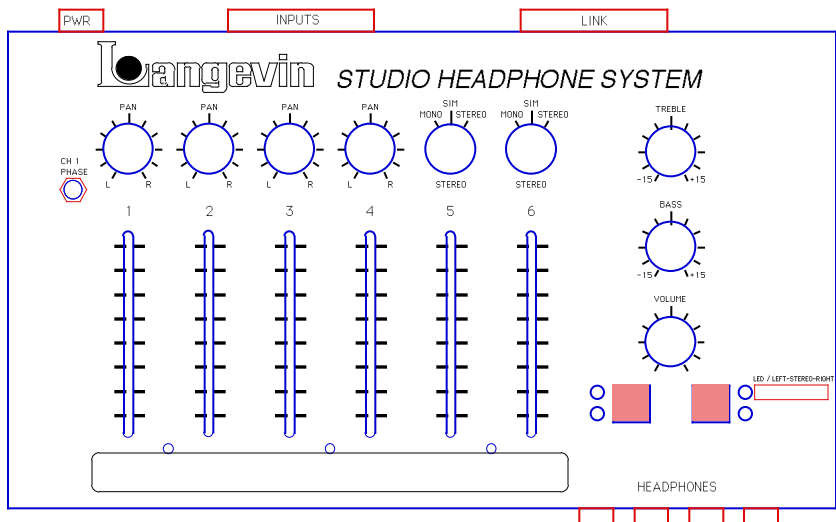

NOTES _____ PHONES _____
MUSICIAN _____

CUE LEVELS
1
2

SENDS
1
2
3
4
5
6